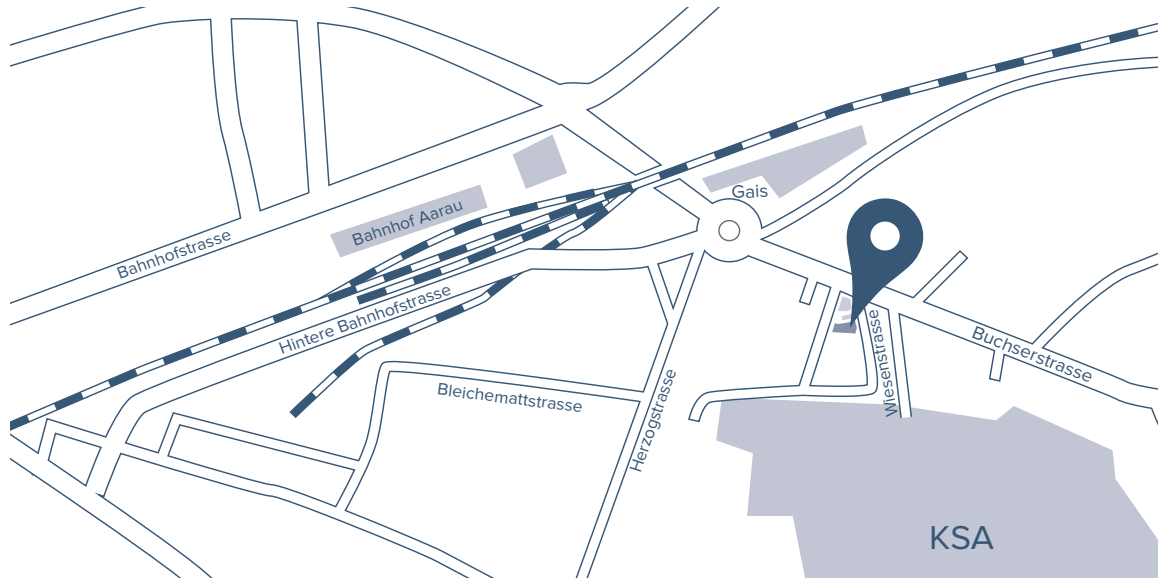

LOCATION PLAN Wiesenstrasse 25, 5000 Aarau

DIRECTIONS

walk from Aarau railway station in 5 minutes, exit Hintere Bahnhofstrasses

by bus No. 1 (direction Buchs) or No. 4 (direction Suhr) from Aarau station to Gais stop

by car Reserved parking space in front of the neighbouring property (Buchserstrasse 18), further reserved and marked parking spaces in the underground car park, access between the buildings ‚Buchserstrasse 18 / Wiesenstrasse 25‘. The availability of free parking spaces is displayed upon entry. The garage door opens automatically when you enter. Other parking options are available in the immediate vicinity in the neighbourhood (e.g. Blue Zone Wiesenstrasse), nearby car parks/parking garages Aeschbachquartier, Gais-Center, KSA-Areal, Aarau railway station..